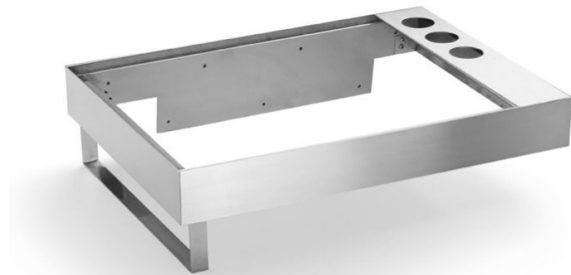

Stainless steel frame top 70

Ref. 0301-C AZ

700x500x90 mm

Features

Washbasin optional.
Towel rail included.
Accessories included.
Glass coulor AZ (Blue), NA (Orange),
VE (Green).

Available colors: