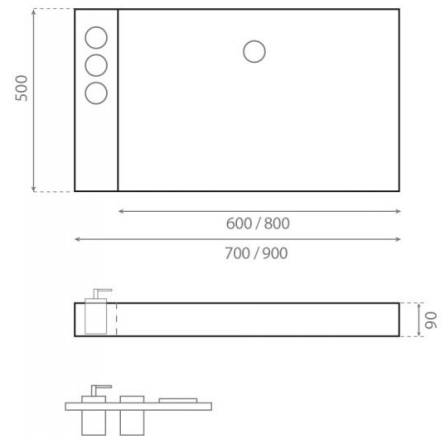

Stainless steel frame top 70

Ref. 0301-C AZ

700x500x90 mm

Features

Washbasin optional.
Towel rail included.
Accessories included.
Glass coulor AZ (Blue), NA (Orange),
VE (Green).

Available colors: